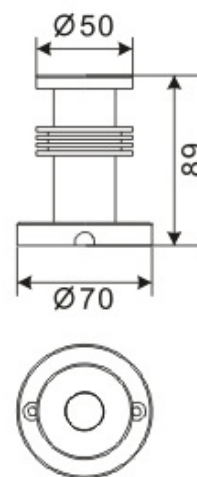

LED Exterior Lighting – LR-E00022

Model No.	LR-E00022
LED Type	CREE XP
LED Q'TY.	1
Beam Angle	90°
Minimum luminous flux(lm)	90
Voltage	120V
LED Watt	1W
Environmental Temperature	- 20~60°C
Environmental Humidity	0%-95%
Safety Class	II
Safety Type	IP68
Material	Aluminium
Driver	Included